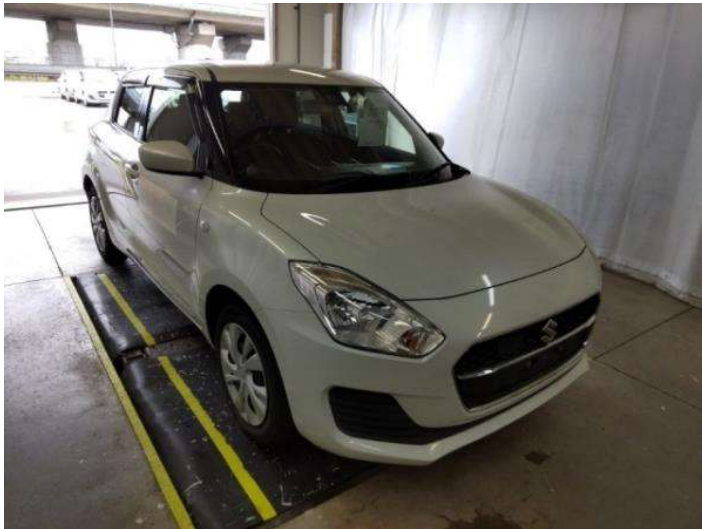

2019 Suzuki Swift

Purchase Price **POA**

Includes GST
Excludes on-road costs of \$595

Finance may be available on this vehicle. Ask one of our friendly staff for more information.

Gain peace of mind with Mechanical Breakdown Insurance. **Ask us how.**

- Top features**
- » ABS Brakes
 - » Air Conditioning
 - » Electric Windows
 - » Power Steering

Body Style
5 door, Hatchback

Odometer
87,529 km

Engine
1200 cc

Fuel Type
Petrol

Transmission
Automatic, 2WD

Wheels
-

VIN
-

Interior
Gray

Safety
-

Reg No.
-

Ext Colour
White

History
-

Seats
5 seats

CO2 Emissions
-