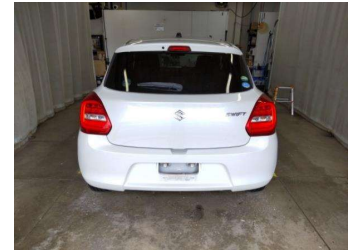

2019 Suzuki Swift

Purchase Price **POA**

Includes GST
Excludes on-road costs of \$595

Finance may be available on this vehicle. Ask one of our friendly staff for more information.

Gain peace of mind with Mechanical Breakdown Insurance. **Ask us how.**

- Top features**
- » ABS Brakes
 - » Air Conditioning
 - » Electric Windows
 - » Power Steering

Body Style
5 door, Hatchback

Odometer
87,529 km

Engine
1200 cc

Fuel Type
Petrol

Transmission
Automatic, 2WD

Wheels
-

VIN
-

Interior
Gray

Safety
-

Reg No.
-

Ext Colour
White

History
-

Seats
5 seats

CO2 Emissions
-