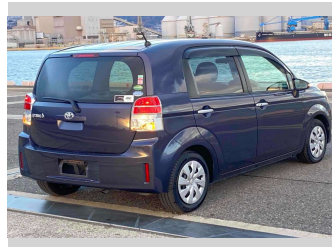

2014 Toyota Spade F

Purchase Price **POA**

Includes GST
Excludes on-road costs of \$595

Finance may be available on this vehicle. Ask one of our friendly staff for more information.

Gain peace of mind with Mechanical Breakdown Insurance. **Ask us how.**

- Top features**
- » ABS Brakes
 - » Air Conditioning
 - » Electric Windows
 - » Power Steering

Body Style
4 door, Hatchback

Odometer
86,660 km

Engine
1500 cc

Fuel Type
Petrol

Transmission
Automatic, 2WD

Wheels
-

VIN
-

Interior
Gray

Safety
-

Reg No.
-

Ext Colour
Sky Blue

History
-

Seats
5 seats

CO2 Emissions
-