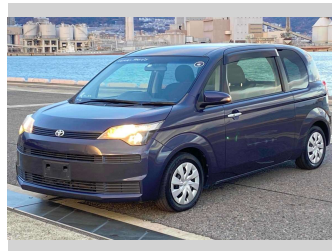

2014 Toyota Spade F

Purchase Price **POA**

Includes GST
Excludes on-road costs of \$595

Finance may be available on this vehicle. Ask one of our friendly staff for more information.

Gain peace of mind with Mechanical Breakdown Insurance. **Ask us how.**

- Top features**
- » ABS Brakes
 - » Air Conditioning
 - » Electric Windows
 - » Power Steering

Body Style
4 door, Hatchback

Odometer
86,660 km

Engine
1500 cc

Fuel Type
Petrol

Transmission
Automatic, 2WD

Wheels
-

VIN
-

Interior
Gray

Safety
-

Reg No.
-

Ext Colour
Sky Blue

History
-

Seats
5 seats

CO2 Emissions
-