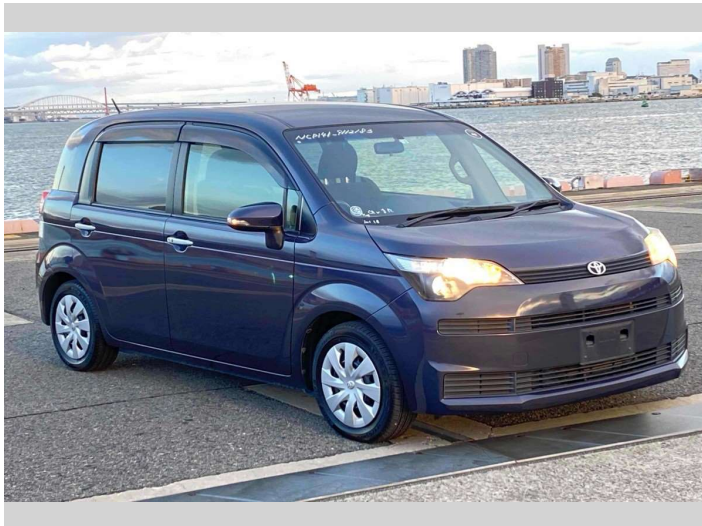

2014 Toyota Spade F

Purchase Price **POA**

Includes GST
Excludes on-road costs of \$595

Finance may be available on this vehicle. Ask one of our friendly staff for more information.

Gain peace of mind with Mechanical Breakdown Insurance. **Ask us how.**

- Top features**
- » ABS Brakes
 - » Air Conditioning
 - » Electric Windows
 - » Power Steering

Body Style
4 door, Hatchback

Odometer
86,660 km

Engine
1500 cc

Fuel Type
Petrol

Transmission
Automatic, 2WD

Wheels
-

VIN
-

Interior
Gray

Safety
-

Reg No.
-

Ext Colour
Sky Blue

History
-

Seats
5 seats

CO2 Emissions
-