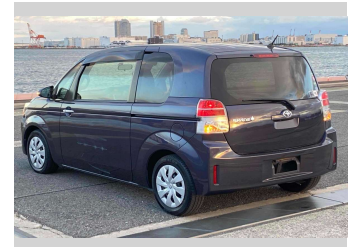

2014 Toyota Spade F

Purchase Price **POA**

Includes GST
Excludes on-road costs of \$595

Finance may be available on this vehicle. Ask one of our friendly staff for more information.

Gain peace of mind with Mechanical Breakdown Insurance. **Ask us how.**

- Top features**
- » ABS Brakes
 - » Air Conditioning
 - » Electric Windows
 - » Power Steering

Body Style
4 door, Hatchback

Odometer
86,660 km

Engine
1500 cc

Fuel Type
Petrol

Transmission
Automatic, 2WD

Wheels
-

VIN
-

Interior
Gray

Safety
-

Reg No.
-

Ext Colour
Sky Blue

History
-

Seats
5 seats

CO2 Emissions
-