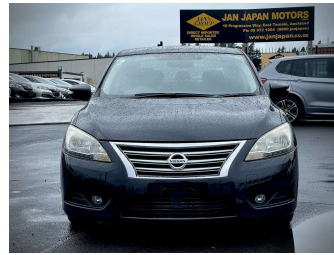

# 2014 Nissan Bluebird SYLPHY

**Purchase Price**

**\$9,900**

Includes GST  
Excludes on-road costs of \$595

Finance may be available on this vehicle. Ask one of our friendly staff for more information.

Gain peace of mind with Mechanical Breakdown Insurance. **Ask us how.**

- Top features**
- » ABS Brakes
  - » Air Conditioning
  - » Car Stereo
  - » Central Locking
  - » Climate Control
  - » Dark Interior
  - » Electric Mirrors
  - » Electric Windows
  - » Fog Lights
  - » Keyless Entry
  - » Lane Keep Assist
  - » Power Steering
  - » Push Start
  - » Reversing Camera
  - » Roof Rails
  - » Spoiler
  - » Touch Screen Stereo
  - » Wheel Covers

Body Style  
**4 door, Sedan**

Odometer  
**90,757 km**

Engine  
**1800 cc**

Fuel Type  
**Petrol**

Transmission  
**Automatic, 2WD**

Wheels  
-

VIN  
**7AT0DH7FX24018842**

Interior  
**Gray**