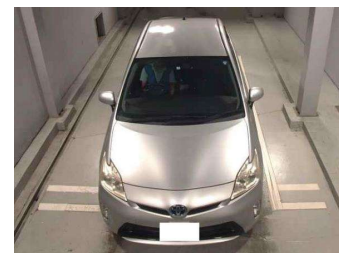

2013 Toyota Prius L

Purchase Price **POA**
Includes GST
Excludes on-road costs of \$595

Finance may be available on this vehicle. Ask one of our friendly staff for more information.

Gain peace of mind with Mechanical Breakdown Insurance. **Ask us how.**

- Top features**
- » ABS Brakes
 - » Air Conditioning
 - » Electric Windows
 - » Fog Lights
 - » Power Steering
 - » Winker Mirror

Body Style
5 door, Hatchback

Odometer
91,548 km

Engine
1800 cc, Hybrid

Fuel Type
Hybrid

Transmission
Automatic, 2WD

Wheels
-

VIN
-

Interior
Gray

Safety
-

Reg No.
-

Ext Colour
Silver

History
-