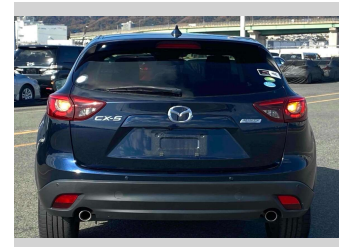

2015 Mazda CX-5 25S L-PACKAGE

Purchase Price **POA**

Includes GST
Excludes on-road costs of $595

Finance may be available on this vehicle. Ask one of our friendly staff for more information.

Gain peace of mind with Mechanical Breakdown Insurance. **Ask us how.**

1. **Top features**
2. » ABS Brakes
   - » Air Conditioning
   - » Electric Windows
   - » Fog Lights
   - » Power Steering
   - » Spoiler
   - » Winker Mirror

Body Style
5 door, SUV / 4x4

Odometer
70,527 km

Engine
2500 cc

Fuel Type
Petrol

Transmission
Automatic, 2WD

Wheels
-

VIN
-

Interior
Gray

Safety
-

Reg No.
-

Ext Colour
Black

History
-

Seats
5 seats

CO2 Emissions
-

Energy Economy
-

Stock ID: 14640

Jan Japan - East Tamaki | Phone 09 972 1204 | Email sales@janjapan.co.nz
10 Progressive Way, East Tāmaki, Auckland 2016, New Zealand
www.janjapan.co.nz

★★★★☆
4.29 | 311 reviews