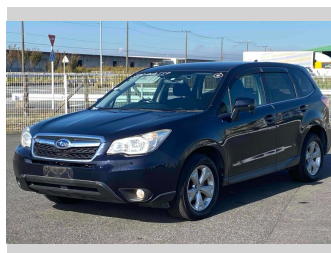

2014 Subaru Forester 2.0I-L EYESIGHT

Purchase Price **POA**

Includes GST
Excludes on-road costs of \$595

Finance may be available on this vehicle. Ask one of our friendly staff for more information.

Gain peace of mind with Mechanical Breakdown Insurance. **Ask us how.**

- Top features**
- » ABS Brakes
 - » Air Conditioning
 - » Electric Windows
 - » Fog Lights
 - » Power Steering
 - » Spoiler
 - » Winker Mirror

Body Style
5 door, SUV / 4x4

Odometer
91,521 km

Engine
2000 cc

Fuel Type
Petrol

Transmission
Automatic, 4WD

Wheels
-

VIN
-

Interior
Gray

Safety
-

Reg No.
-

Ext Colour
Black