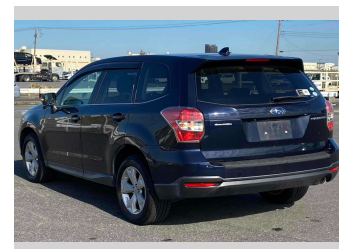

2014 Subaru Forester 2.0I-L EYESIGHT

Purchase Price **POA**

Includes GST
Excludes on-road costs of \$595

Finance may be available on this vehicle. Ask one of our friendly staff for more information.

Gain peace of mind with Mechanical Breakdown Insurance. **Ask us how.**

- Top features**
- » ABS Brakes
 - » Air Conditioning
 - » Electric Windows
 - » Fog Lights
 - » Power Steering
 - » Spoiler
 - » Winker Mirror

Body Style
5 door, SUV / 4x4

Odometer
91,521 km

Engine
2000 cc

Fuel Type
Petrol

Transmission
Automatic, 4WD

Wheels
-

VIN
-

Interior
Gray

Safety
-

Reg No.
-

Ext Colour
Black