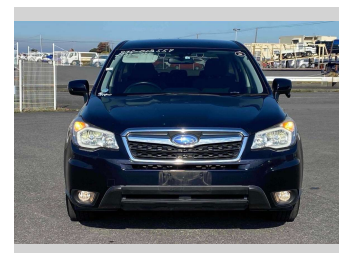

2014 Subaru Forester 2.0I-L EYESIGHT

Purchase Price **POA**

Includes GST
Excludes on-road costs of \$595

Finance may be available on this vehicle. Ask one of our friendly staff for more information.

Gain peace of mind with Mechanical Breakdown Insurance. **Ask us how.**

- Top features**
- » ABS Brakes
 - » Air Conditioning
 - » Electric Windows
 - » Fog Lights
 - » Power Steering
 - » Spoiler
 - » Winker Mirror

Body Style
5 door, SUV / 4x4

Odometer
91,521 km

Engine
2000 cc

Fuel Type
Petrol

Transmission
Automatic, 4WD

Wheels
-

VIN
-

Interior
Gray

Safety
-

Reg No.
-

Ext Colour
Black