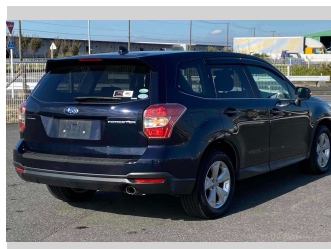

2014 Subaru Forester 2.0I-L EYESIGHT

Purchase Price **POA**

Includes GST
Excludes on-road costs of \$595

Finance may be available on this vehicle. Ask one of our friendly staff for more information.

Gain peace of mind with Mechanical Breakdown Insurance. **Ask us how.**

- Top features**
- » ABS Brakes
 - » Air Conditioning
 - » Electric Windows
 - » Fog Lights
 - » Power Steering
 - » Spoiler
 - » Winker Mirror

Body Style
5 door, SUV / 4x4

Odometer
91,521 km

Engine
2000 cc

Fuel Type
Petrol

Transmission
Automatic, 4WD

Wheels
-

VIN
-

Interior
Gray

Safety
-

Reg No.
-

Ext Colour
Black