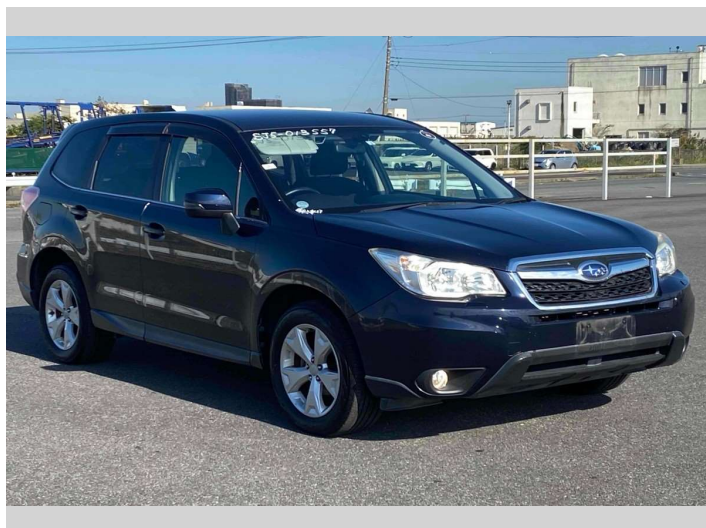

2014 Subaru Forester 2.0I-L EYESIGHT

Purchase Price **POA**

Includes GST
Excludes on-road costs of \$595

Finance may be available on this vehicle. Ask one of our friendly staff for more information.

Gain peace of mind with Mechanical Breakdown Insurance. **Ask us how.**

- Top features**
- » ABS Brakes
 - » Air Conditioning
 - » Electric Windows
 - » Fog Lights
 - » Power Steering
 - » Spoiler
 - » Winker Mirror

Body Style
5 door, SUV / 4x4

Odometer
91,521 km

Engine
2000 cc

Fuel Type
Petrol

Transmission
Automatic, 4WD

Wheels
-

VIN
-

Interior
Gray

Safety
-

Reg No.
-

Ext Colour
Black