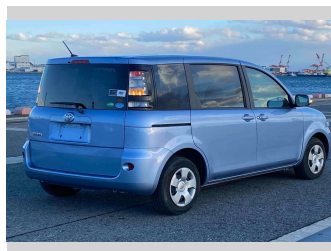

2014 Toyota Sienta G

Purchase Price **POA**

Includes GST
Excludes on-road costs of \$595

Finance may be available on this vehicle. Ask one of our friendly staff for more information.

Gain peace of mind with Mechanical Breakdown Insurance. **Ask us how.**

- Top features**
- » ABS Brakes
 - » Air Conditioning
 - » Electric Windows
 - » Power Steering
 - » Winker Mirror

Body Style
5 door, Van

Odometer
50,421 km

Engine
1500 cc

Fuel Type
Petrol

Transmission
Automatic, 2WD

Wheels
-

VIN
-

Interior
Cream Color

Safety
-

Reg No.
-

Ext Colour
Light Blue

History
-

Seats
7 seats