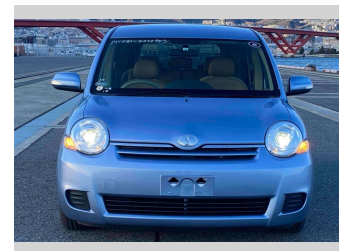

2014 Toyota Sienta G

Purchase Price **POA**

Includes GST
Excludes on-road costs of \$595

Finance may be available on this vehicle. Ask one of our friendly staff for more information.

Gain peace of mind with Mechanical Breakdown Insurance. **Ask us how.**

- Top features**
- » ABS Brakes
 - » Air Conditioning
 - » Electric Windows
 - » Power Steering
 - » Winker Mirror

Body Style
5 door, Van

Odometer
50,421 km

Engine
1500 cc

Fuel Type
Petrol

Transmission
Automatic, 2WD

Wheels
-

VIN
-

Interior
Cream Color

Safety
-

Reg No.
-

Ext Colour
Light Blue

History
-

Seats
7 seats