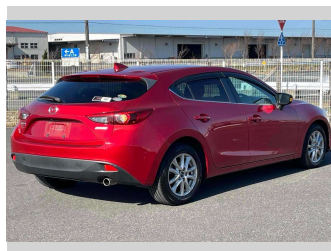

# 2015 Mazda Axela Sport 15C

Purchase Price

**\$13,900**

Includes GST  
Excludes on-road costs of \$595

Finance may be available on this vehicle. Ask one of our friendly staff for more information.

Gain peace of mind with Mechanical Breakdown Insurance. **Ask us how.**

Body Style

**5 door, Hatchback**

Odometer

**55,643 km**

Engine

**1500 cc**

Fuel Type

**Petrol**

Transmission

**Automatic, 2WD**

Wheels

-

VIN

-

Interior

**Gray**