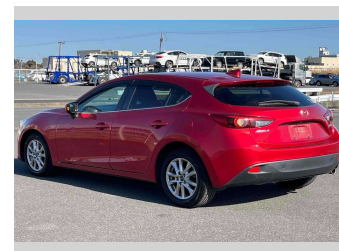

# 2015 Mazda Axela Sport 15C

Purchase Price

**\$13,900**

Includes GST  
Excludes on-road costs of \$595

Finance may be available on this vehicle. Ask one of our friendly staff for more information.

Gain peace of mind with Mechanical Breakdown Insurance. **Ask us how.**

Body Style

**5 door, Hatchback**

Odometer

**55,643 km**

Engine

**1500 cc**

Fuel Type

**Petrol**

Transmission

**Automatic, 2WD**

Wheels

-

VIN

-

Interior

**Gray**