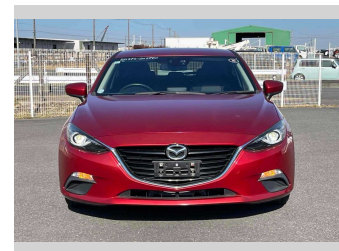

# 2015 Mazda Axela Sport 15C

Purchase Price

**\$13,900**

Includes GST  
Excludes on-road costs of \$595

Finance may be available on this vehicle. Ask one of our friendly staff for more information.

Gain peace of mind with Mechanical Breakdown Insurance. **Ask us how.**

Body Style

**5 door, Hatchback**

Odometer

**55,643 km**

Engine

**1500 cc**

Fuel Type

**Petrol**

Transmission

**Automatic, 2WD**

Wheels

-

VIN

-

Interior

**Gray**