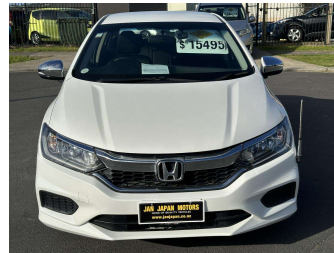

# 2018 Honda Grace Hybrid LX

**Purchase Price**

**\$16,590**

Includes GST  
Excludes on-road costs of \$595

Finance may be available on this vehicle. Ask one of our friendly staff for more information.

Gain peace of mind with Mechanical Breakdown Insurance. **Ask us how.**

- Top features**
- » ABS Brakes
  - » Air Conditioning
  - » Electric Windows
  - » Power Steering
  - » Spoiler
  - » Winker Mirror

Body Style  
**4 door, Sedan**

Odometer  
**77,361 km**

Engine  
**1500 cc**

Fuel Type  
**Petrol**

Transmission  
**Automatic, 2WD**

Wheels  
-

VIN  
**7AT08GEDX24100185**

Interior  
**Gray**

Safety

Based on 2023 VSRR rating

Reg No.

-

Ext Colour  
**White**

History

-

Seats  
**5 seats**

CO2 Emissions  
**★★★★☆**  
**127 grams/km**

Energy Economy  
**★★★★☆☆**

**Annual fuel cost of \$2,120**  
**5.4L per 100km**