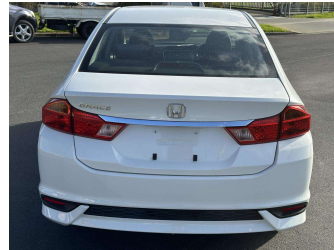

# 2018 Honda Grace Hybrid LX

**Purchase Price**

**\$16,590**

Includes GST  
Excludes on-road costs of \$595

Finance may be available on this vehicle. Ask one of our friendly staff for more information.

Gain peace of mind with Mechanical Breakdown Insurance. **Ask us how.**

- Top features**
- » ABS Brakes
  - » Air Conditioning
  - » Electric Windows
  - » Power Steering
  - » Spoiler
  - » Winker Mirror

Body Style  
**4 door, Sedan**

Odometer  
**77,361 km**

Engine  
**1500 cc**

-

Ext Colour  
**White**

History

-

Seats  
**5 seats**

CO2 Emissions  
**★★★★☆**  
**127 grams/km**

Energy Economy  
**★★★★☆☆**

**Annual fuel cost of \$2,120**  
**5.4L per 100km**