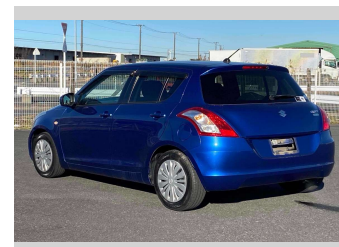

2015 Suzuki Swift XG-DJE

Purchase Price **POA**

Includes GST
Excludes on-road costs of \$595

Finance may be available on this vehicle. Ask one of our friendly staff for more information.

Gain peace of mind with Mechanical Breakdown Insurance. **Ask us how.**

- Top features**
- » ABS Brakes
 - » Air Conditioning
 - » Electric Windows
 - » Power Steering
 - » Spoiler

Body Style
5 door, Hatchback

Odometer
72,538 km

Engine
1200 cc

Fuel Type
Petrol

Transmission
Automatic, 2WD

Wheels
-

VIN
-

Interior
Gray

Safety
-

Reg No.
-

Ext Colour
Blue

History
-

Seats
5 seats