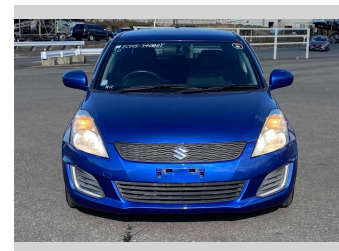

2015 Suzuki Swift XG-DJE

Purchase Price **POA**

Includes GST
Excludes on-road costs of \$595

Finance may be available on this vehicle. Ask one of our friendly staff for more information.

Gain peace of mind with Mechanical Breakdown Insurance. **Ask us how.**

- Top features**
- » ABS Brakes
 - » Air Conditioning
 - » Electric Windows
 - » Power Steering
 - » Spoiler

Body Style
5 door, Hatchback

Odometer
72,538 km

Engine
1200 cc

Fuel Type
Petrol

Transmission
Automatic, 2WD

Wheels
-

VIN
-

Interior
Gray

Safety
-

Reg No.
-

Ext Colour
Blue

History
-

Seats
5 seats