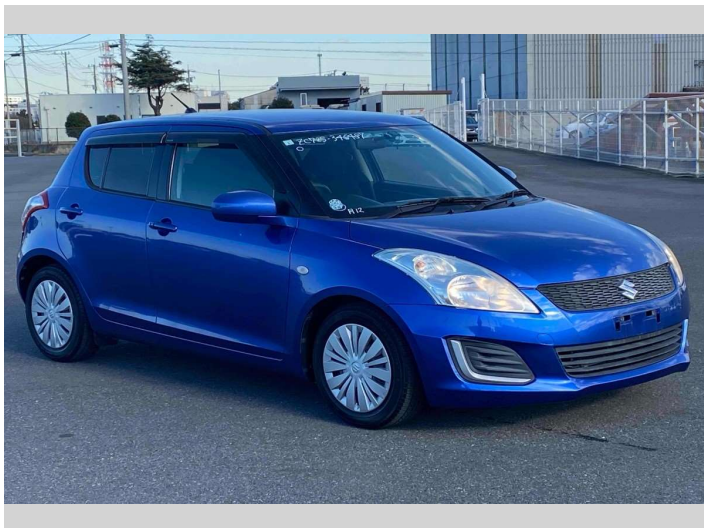

2015 Suzuki Swift XG-DJE

Purchase Price **POA**

Includes GST
Excludes on-road costs of \$595

Finance may be available on this vehicle. Ask one of our friendly staff for more information.

Gain peace of mind with Mechanical Breakdown Insurance. **Ask us how.**

- Top features**
- » ABS Brakes
 - » Air Conditioning
 - » Electric Windows
 - » Power Steering
 - » Spoiler

Body Style
5 door, Hatchback

Odometer
72,538 km

Engine
1200 cc

Fuel Type
Petrol

Transmission
Automatic, 2WD

Wheels
-

VIN
-

Interior
Gray

Safety
-

Reg No.
-

Ext Colour
Blue

History
-

Seats
5 seats