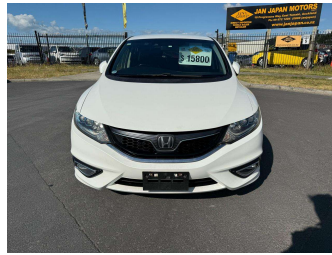

2017 Honda JADE Hybrid X

Purchase Price **\$15,800**

Includes GST
Excludes on-road costs of \$595

Finance may be available on this vehicle. Ask one of our friendly staff for more information.

Gain peace of mind with Mechanical Breakdown Insurance. **Ask us how.**

- Top features**
- » ABS Brakes
 - » Air Conditioning
 - » Electric Windows
 - » Fog Lights
 - » Power Steering
 - » Spoiler
 - » Winker Mirror

Body Style
5 door, Station Wagon

Odometer
79,164 km

Engine
1500 cc, Hybrid

-

Ext Colour
Pearl White

History

-

Seats
6 seats

CO2 Emissions
★★★★☆
118 grams/km

Energy Economy
★★★★☆☆

Annual fuel cost of \$1,960
5L per 100km