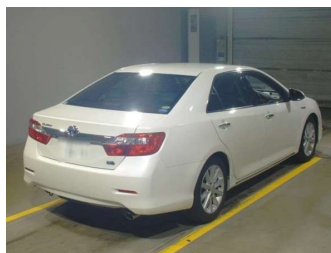

2013 Toyota Camry Hybrid - G Package

Purchase Price **POA**

Includes GST
Excludes on-road costs of \$595

Finance may be available on this vehicle. Ask one of our friendly staff for more information.

Gain peace of mind with Mechanical Breakdown Insurance. **Ask us how.**

- Top features**
- » ABS Brakes
 - » Air Conditioning
 - » Electric Windows
 - » Fog Lights
 - » Power Steering
 - » Winker Mirror

Body Style
4 door, Sedan

Odometer
90,598 km

Engine
2500 cc, Hybrid

Fuel Type
Hybrid

Transmission
Automatic, 2WD

Wheels
-

VIN
-

Interior
Gray

Safety
-

Reg No.
-

Ext Colour
Pearl White

History
-