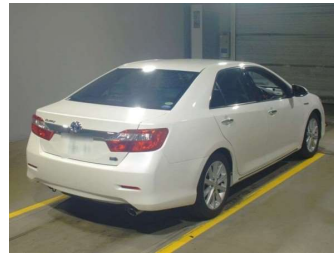

# 2013 Toyota Camry Hybrid - G Package

**Purchase Price** **POA**

Includes GST  
Excludes on-road costs of \$595

Finance may be available on this vehicle. Ask one of our friendly staff for more information.

Body Style  
**4 door, Sedan**

Odometer  
**90,598 km**

Engine  
**2500 cc, Hybrid**

Fuel Type  
**Hybrid**

Transmission  
**Automatic, 2WD**

Wheels  
-

VIN  
-

Interior  
**Gray**