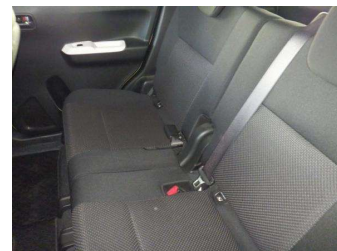

2017 Suzuki Ignis Hybrid MX

Purchase Price

$11,690

Includes GST
Excludes on-road costs of $595

Finance may be available on this vehicle. Ask one of our friendly staff for more information.

Gain peace of mind with Mechanical Breakdown Insurance. **Ask us how.**

Top features

- » ABS Brakes
- » Air Conditioning
- » Alloys
- » Electric Windows
- » Power Steering
- » Push Start

Body Style

5 door, Hatchback

Odometer

55,021 km

Engine

1240 cc, Hybrid

Fuel Type

Hybrid

Transmission

Automatic, 2WD

Wheels

-

VIN

7AT0GKDTX24132373

Interior

Gray

Safety

Based on 2024 VSRR rating

Reg No.

-

Ext Colour

Gold

History

-

Seats

5 seats

CO2 Emissions

★★★★☆

113 grams/km

Energy Economy

★★★★☆☆

Annual fuel cost of $1,880

4.8L per 100km

Cost per year is an estimate based on petrol price of $2.80 per litre and an average distance of 14000 km. Emissions and Energy Economy figures standardised to 3P WLTP.

Stock ID: 1051700

JAN JAPAN MOTORS

Jan Japan - Mt Wellington | Phone 09 278 9643 | Email
sales.mtw@janjapan.co.nz
5 Fraser Road, Mount Wellington, Auckland 1072
www.janjapan.co.nz