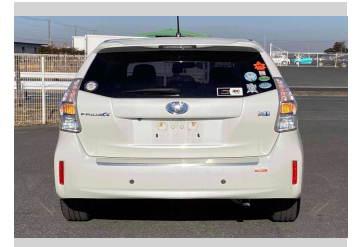

# 2013 Toyota Prius Alpha S

**Purchase Price** **POA**

Includes GST  
Excludes on-road costs of \$595

Finance may be available on this vehicle. Ask one of our friendly staff for more information.

Gain peace of mind with Mechanical Breakdown Insurance. **Ask us how.**

- Top features**
- » ABS Brakes
  - » Air Conditioning
  - » Electric Windows
  - » Fog Lights
  - » Power Steering
  - » Spoiler
  - » Winker Mirror

Body Style  
**5 door, Station Wagon**

Odometer  
**66,080 km**