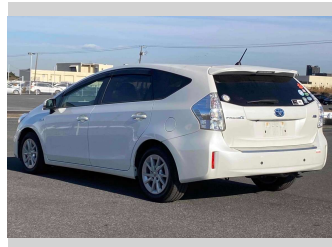

# 2013 Toyota Prius Alpha S

**Purchase Price** **POA**

Includes GST  
Excludes on-road costs of \$595

Finance may be available on this vehicle. Ask one of our friendly staff for more information.

Gain peace of mind with Mechanical Breakdown Insurance. **Ask us how.**

- Top features**
- » ABS Brakes
  - » Air Conditioning
  - » Electric Windows
  - » Fog Lights
  - » Power Steering
  - » Spoiler
  - » Winker Mirror

Body Style  
**5 door, Station Wagon**

Odometer  
**66,080 km**