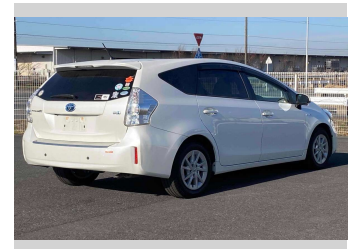

# 2013 Toyota Prius Alpha S

**Purchase Price** **POA**

Includes GST  
Excludes on-road costs of \$595

Finance may be available on this vehicle. Ask one of our friendly staff for more information.

Gain peace of mind with Mechanical Breakdown Insurance. **Ask us how.**

- Top features**
- » ABS Brakes
  - » Air Conditioning
  - » Electric Windows
  - » Fog Lights
  - » Power Steering
  - » Spoiler
  - » Winker Mirror

Body Style  
**5 door, Station Wagon**

Odometer  
**66,080 km**

Engine  
**1800 cc, Hybrid**

Fuel Type  
**Hybrid**

Transmission  
**Automatic, 2WD**

Wheels  
-

VIN  
-

Interior  
**WHITE**

Safety  
-

Reg No.  
-