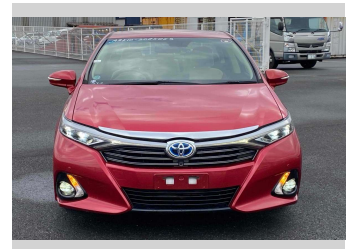

2014 Toyota Sai G

Purchase Price **POA**

Includes GST
Excludes on-road costs of \$595

Finance may be available on this vehicle. Ask one of our friendly staff for more information.

Gain peace of mind with Mechanical Breakdown Insurance. **Ask us how.**

- Top features**
- » ABS Brakes
 - » Air Conditioning
 - » Electric Windows
 - » Fog Lights
 - » Power Steering
 - » Winker Mirror

Body Style
4 door, Sedan

Odometer
80,684 km

Engine
2400 cc, Hybrid

Fuel Type
Hybrid

Transmission
Automatic, 2WD

Wheels
-

VIN
-

Interior
Gray

Safety
-

Reg No.
-

Ext Colour
Red

History
-