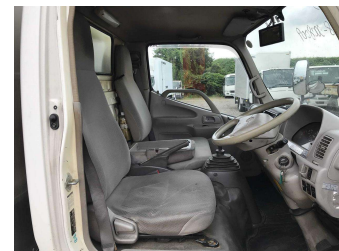

2010 Hino Dutro 2.0

Purchase Price **$13,000**

Includes GST
Excludes on-road costs of $595

Finance may be available on this vehicle. Ask one of our friendly staff for more information.

Gain peace of mind with Mechanical Breakdown Insurance. **Ask us how.**

Top features

None Listed

Body Style
2 door, Truck

Odometer
282,053 km

Engine
4000 cc

Fuel Type
Diesel

Transmission
Manual

Wheels
-

VIN
-

Interior
Gray

Safety
-

Reg No.

-

Ext Colour

White

History

-

Seats

3 seats

CO2 Emissions

-

Energy Economy

-

Stock ID: 703422

Jan Japan - East Tamaki | Phone 09 972 1204 | Email sales@janjapan.co.nz
10 Progressive Way, East Tamaki, Auckland 2016, New Zealand
www.janjapan.co.nz