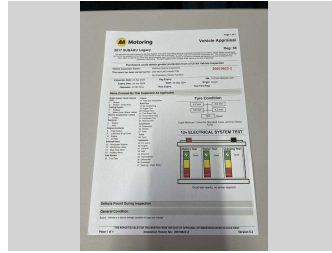

2017 Subaru Legacy B4

Purchase Price **\$14,990**

Includes GST
Excludes on-road costs of \$595

Finance may be available on this vehicle. Ask one of our friendly staff for more information.

Gain peace of mind with Mechanical Breakdown Insurance. **Ask us how.**

Body Style
4 door, Sedan

Odometer
91,181 km

Engine
2500 cc

Fuel Type
Petrol

Transmission
Automatic, All Wheel Drive

Wheels
2255018", Factory Alloys

VIN
7AT0GF0BX23013371

Interior
Gray, Leather

Safety

Based on 2023 VSRR rating

Reg No.
-

Ext Colour
Silver

History
-

Seats
5 seats, Leather

CO2 Emissions
★★★★☆
179 grams/km

Energy Economy
★★☆☆☆
Annual fuel cost of \$2,980
7.6L per 100km