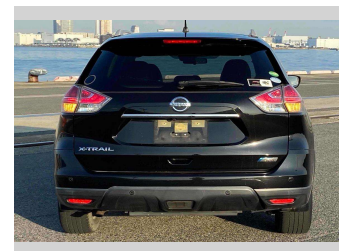

2015 Nissan X-Trail 20X Hybrid

Purchase Price **POA**

Includes GST
Excludes on-road costs of \$595

Finance may be available on this vehicle. Ask one of our friendly staff for more information.

Gain peace of mind with Mechanical Breakdown Insurance. **Ask us how.**

- Top features**
- » ABS Brakes
 - » Air Conditioning
 - » Electric Windows
 - » Power Steering

Body Style
5 door, SUV / 4x4

Odometer
81,097 km

Engine
2000 cc, Hybrid

Fuel Type
Hybrid

Transmission
Automatic, 4WD

Wheels
-

VIN
-

Interior
Gray

Safety
-

Reg No.

-

Ext Colour

Black