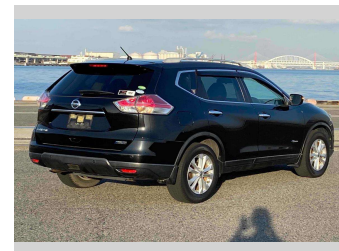

2015 Nissan X-Trail 20X Hybrid

Purchase Price **POA**

Includes GST
Excludes on-road costs of \$595

Finance may be available on this vehicle. Ask one of our friendly staff for more information.

Gain peace of mind with Mechanical Breakdown Insurance. **Ask us how.**

- Top features**
- » ABS Brakes
 - » Air Conditioning
 - » Electric Windows
 - » Power Steering

Body Style
5 door, SUV / 4x4

Odometer
81,097 km

Engine
2000 cc, Hybrid

Fuel Type
Hybrid

Transmission
Automatic, 4WD

Wheels
-

VIN
-

Interior
Gray

Safety
-

Reg No.

-

Ext Colour

Black