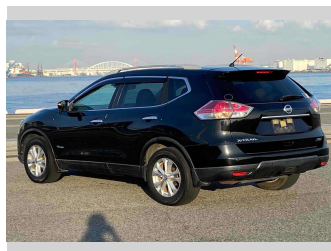

2015 Nissan X-Trail 20X Hybrid

Purchase Price **POA**

Includes GST
Excludes on-road costs of \$595

Finance may be available on this vehicle. Ask one of our friendly staff for more information.

Gain peace of mind with Mechanical Breakdown Insurance. **Ask us how.**

- Top features**
- » ABS Brakes
 - » Air Conditioning
 - » Electric Windows
 - » Power Steering

Body Style
5 door, SUV / 4x4

Odometer
81,097 km

Engine
2000 cc, Hybrid

Fuel Type
Hybrid

Transmission
Automatic, 4WD