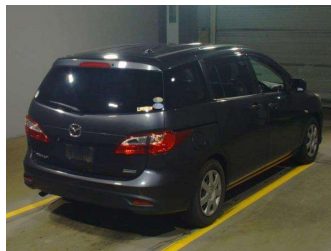

# 2015 Mazda Premacy 20C- SKY ACTIVE

**Purchase Price** **POA**

Includes GST  
Excludes on-road costs of \$595

Finance may be available on this vehicle. Ask one of our friendly staff for more information.

Gain peace of mind with Mechanical Breakdown Insurance. **Ask us how.**

- Top features**
- » ABS Brakes
  - » Air Conditioning
  - » Electric Windows
  - » Power Steering

Body Style  
**5 door, Van**

Odometer  
**81,815 km**