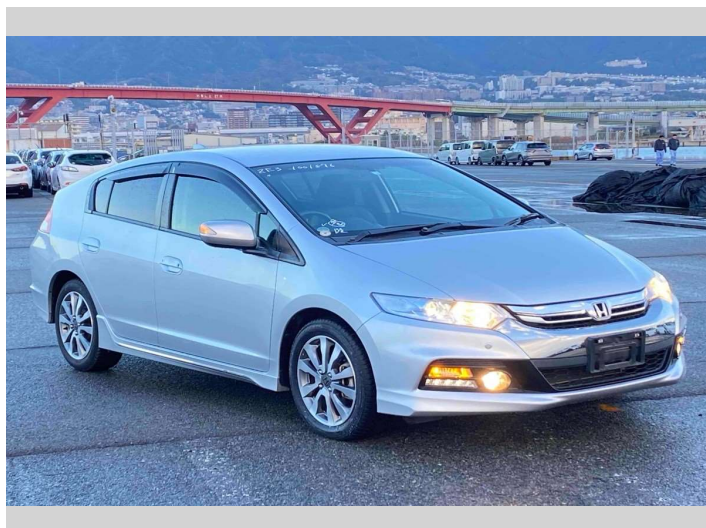

2012 Honda Insight EXCLUSIVE XL

Purchase Price **$8,900**

Includes GST
Excludes on-road costs of $595

Finance may be available on this vehicle. Ask one of our friendly staff for more information.

Gain peace of mind with Mechanical Breakdown Insurance. **Ask us how.**

1. **Top features**
2. » ABS Brakes
   - » Air Conditioning
   - » Electric Windows
   - » Fog Lights
   - » Power Steering
   - » Winker Mirror

Body Style
5 door, Hatchback

Odometer
100,270 km

Engine
1500 cc, Hybrid

Fuel Type
Hybrid

Transmission
Automatic, 2WD

Wheels
-

VIN
7AT08G9MX25001576

Interior
Gray

Safety

Based on 2024 VSRR rating

Reg No.
-

Ext Colour
Silver

History
-

Seats
5 seats

CO2 Emissions
★★★★☆
125 grams/km

Energy Economy
★★★★☆☆

Annual fuel cost of $2,040
5.2L per 100km

Cost per year is an estimate based on petrol price of $2.80 per litre and an average distance of 14000 km. Emissions and Energy Economy figures standardised to 3P WLTP.

Stock ID: 14474

Jan Japan - East Tamaki | Phone 09 972 1204 | Email sales@janjapan.co.nz
10 Progressive Way, East Tāmaki, Auckland 2016, New Zealand
www.janjapan.co.nz

★★★★☆
4.29 | 311 reviews