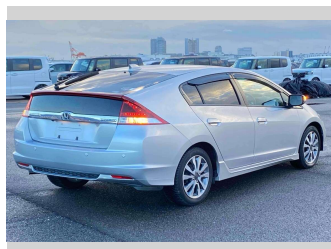

2012 Honda Insight EXCLUSIVE XL

Purchase Price **\$8,900**

Includes GST
Excludes on-road costs of \$595

Finance may be available on this vehicle. Ask one of our friendly staff for more information.

Gain peace of mind with Mechanical Breakdown Insurance. **Ask us how.**

- Top features**
- » ABS Brakes
 - » Air Conditioning
 - » Electric Windows
 - » Fog Lights
 - » Power Steering
 - » Winker Mirror

Body Style
5 door, Hatchback

Odometer
100,270 km

Engine
1500 cc, Hybrid

Fuel Type
Hybrid