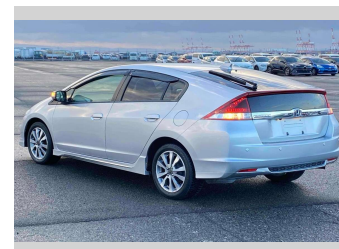

2012 Honda Insight EXCLUSIVE XL

Purchase Price **\$8,900**

Includes GST
Excludes on-road costs of \$595

Finance may be available on this vehicle. Ask one of our friendly staff for more information.

Gain peace of mind with Mechanical Breakdown Insurance. **Ask us how.**

- Top features**
- » ABS Brakes
 - » Air Conditioning
 - » Electric Windows
 - » Fog Lights
 - » Power Steering
 - » Winker Mirror

Body Style
5 door, Hatchback

Odometer
100,270 km

Engine
1500 cc, Hybrid

Fuel Type
Hybrid