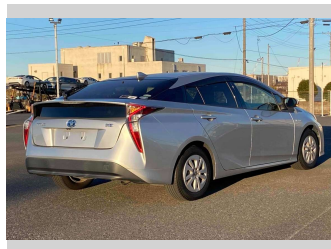

2016 Toyota Prius S

Purchase Price **POA**

Includes GST
Excludes on-road costs of $595

Finance may be available on this vehicle. Ask one of our friendly staff for more information.

Gain peace of mind with Mechanical Breakdown Insurance. **Ask us how.**

1. **Top features**
2. » ABS Brakes
   - » Air Conditioning
   - » Electric Windows
   - » Fog Lights
   - » Power Steering
   - » Winker Mirror

Body Style
5 door, Hatchback

Odometer
115,801 km

Engine
1800 cc, Hybrid

Fuel Type
Hybrid

Transmission
Automatic, 2WD

Wheels
-

VIN
-

Interior
Gray

Safety
-

Reg No.
-

Ext Colour
Silver

History
-

Seats
5 seats

CO2 Emissions
-

Energy Economy
-

Stock ID: 14701

Jan Japan - East Tamaki | Phone 09 972 1204 | Email sales@janjapan.co.nz
10 Progressive Way, East Tamaki, Auckland 2016, New Zealand
www.janjapan.co.nz

4.27 | 314 reviews