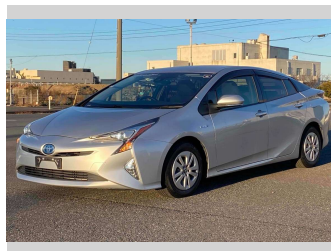

2016 Toyota Prius S

Purchase Price **POA**

Includes GST
Excludes on-road costs of \$595

Finance may be available on this vehicle. Ask one of our friendly staff for more information.

Gain peace of mind with Mechanical Breakdown Insurance. **Ask us how.**

- Top features**
- » ABS Brakes
 - » Air Conditioning
 - » Electric Windows
 - » Fog Lights
 - » Power Steering
 - » Winker Mirror

Body Style
5 door, Hatchback

Odometer
115,801 km

Engine
1800 cc, Hybrid

Fuel Type
Hybrid

Transmission
Automatic, 2WD

Wheels
-

VIN
-

Interior
Gray

Safety
-

Reg No.
-

Ext Colour
Silver

History
-