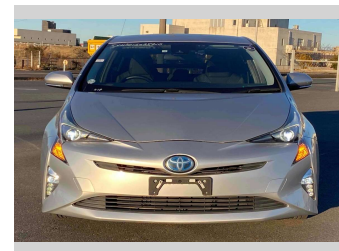

2016 Toyota Prius S

Purchase Price **POA**

Includes GST
Excludes on-road costs of \$595

Finance may be available on this vehicle. Ask one of our friendly staff for more information.

Gain peace of mind with Mechanical Breakdown Insurance. **Ask us how.**

- Top features**
- » ABS Brakes
 - » Air Conditioning
 - » Electric Windows
 - » Fog Lights
 - » Power Steering
 - » Winker Mirror

Body Style
5 door, Hatchback

Odometer
115,801 km

Engine
1800 cc, Hybrid

Fuel Type
Hybrid

Transmission
Automatic, 2WD

Wheels
-

VIN
-

Interior
Gray

Safety
-

Reg No.
-

Ext Colour
Silver

History
-