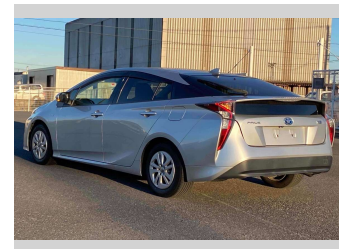

2016 Toyota Prius S

Purchase Price **POA**

Includes GST
Excludes on-road costs of \$595

Finance may be available on this vehicle. Ask one of our friendly staff for more information.

Gain peace of mind with Mechanical Breakdown Insurance. **Ask us how.**

- Top features**
- » ABS Brakes
 - » Air Conditioning
 - » Electric Windows
 - » Fog Lights
 - » Power Steering
 - » Winker Mirror

Body Style
5 door, Hatchback

Odometer
115,801 km

Engine
1800 cc, Hybrid

Fuel Type
Hybrid

Transmission
Automatic, 2WD

Wheels
-

VIN
-

Interior
Gray

Safety
-

Reg No.
-

Ext Colour
Silver

History
-