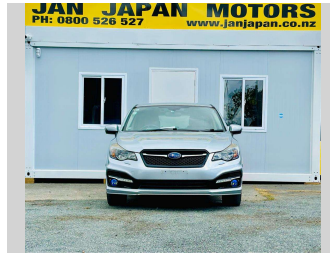

2015 Subaru Impreza Hybrid Sport 2.i-S EyeSight

Purchase Price **\$13,500**

Includes GST
Excludes on-road costs of \$595

Finance may be available on this vehicle. Ask one of our friendly staff for more information.

Body Style
5 door, SUV / 4x4

Odometer
79,876 km

Engine
2000 cc, Hybrid

Fuel Type
Hybrid

Transmission
Automatic, 4WD

Wheels
-

VIN
7AT0GF09X24026551

Interior
Gray