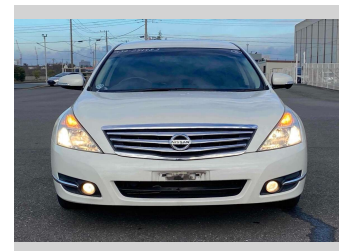

2012 Nissan Teana 250XL

Purchase Price **POA**

Includes GST
Excludes on-road costs of \$595

Finance may be available on this vehicle. Ask one of our friendly staff for more information.

Gain peace of mind with Mechanical Breakdown Insurance. **Ask us how.**

- Top features**
- » ABS Brakes
 - » Air Conditioning
 - » Electric Windows
 - » Power Steering
 - » Spoiler
 - » Winker Mirror

Body Style
4 door, Sedan

Odometer
52,818 km

Engine
2500 cc

Fuel Type
Petrol

Transmission
Automatic, 2WD

Wheels
-

VIN
-

Interior
Gray

Safety
-

Reg No.
-

Ext Colour
Pearl White

History
-

Seats
5 seats