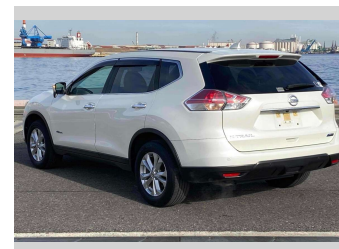

2017 Nissan X-Trail 20X HYBRID Emergency Brake

Purchase Price **POA**
Includes GST
 Excludes on-road costs of \$595

Finance may be available on this vehicle. Ask one of our friendly staff for more information.

Body Style
5 door, SUV / 4x4

Odometer
89,846 km

Engine
2000 cc, Hybrid

Fuel Type
Hybrid

Transmission
Automatic, 2WD

Wheels
 -

VIN
 -

Interior
Gray