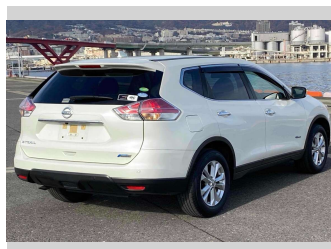

2017 Nissan X-Trail 20X HYBRID Emergency Brake

Purchase Price **POA**
Includes GST
 Excludes on-road costs of \$595

Finance may be available on this vehicle. Ask one of our friendly staff for more information.

Body Style
5 door, SUV / 4x4

Odometer
89,846 km

Engine
2000 cc, Hybrid

Fuel Type
Hybrid

Transmission
Automatic, 2WD

Wheels
 -

VIN
 -

Interior
Gray