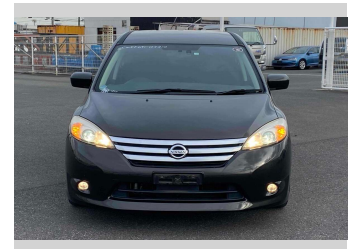

2014 Nissan Lafesta HIGHWAY STAR G

Purchase Price **POA**

Includes GST
Excludes on-road costs of \$595

Finance may be available on this vehicle. Ask one of our friendly staff for more information.

Gain peace of mind with Mechanical Breakdown Insurance. **Ask us how.**

- Top features**
- » ABS Brakes
 - » Air Conditioning
 - » Electric Windows
 - » Fog Lights
 - » Power Steering
 - » Spoiler

Body Style
5 door, Van

Odometer
83,000 km

Engine
2000 cc

Fuel Type
Petrol

Transmission
Automatic, 2WD

Wheels
-

VIN
-

Interior
Gray

Safety
-

Reg No.
-

Ext Colour
Black

History
-

Seats
7 seats