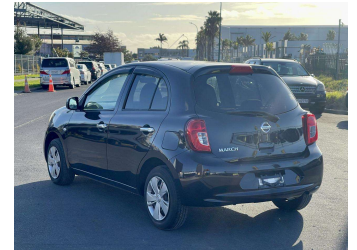

2014 Nissan March S

Purchase Price **\$7,690**

Includes GST
Excludes on-road costs of \$595

Finance may be available on this vehicle. Ask one of our friendly staff for more information.

Gain peace of mind with Mechanical Breakdown Insurance. **Ask us how.**

Top features

- » ABS Brakes
- » Air Conditioning
- » Electric Windows
- » Power Steering

Body Style
5 door, Hatchback

Odometer
78,256 km

Engine
1200 cc

Fuel Type
Petrol

Transmission
Automatic, 2WD

Wheels
-