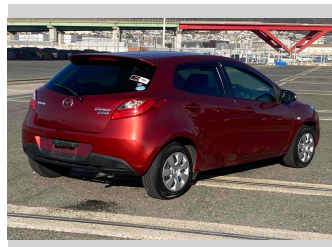

2014 Mazda Demio 13-SKYACTIV

Purchase Price **POA**

Includes GST
Excludes on-road costs of \$595

Finance may be available on this vehicle. Ask one of our friendly staff for more information.

Gain peace of mind with Mechanical Breakdown Insurance. **Ask us how.**

- Top features**
- » ABS Brakes
 - » Air Conditioning
 - » Electric Windows
 - » Power Steering
 - » Spoiler
 - » Winker Mirror

Body Style
5 door, Hatchback

Odometer
50,116 km

Engine
1300 cc

Fuel Type
Petrol

Transmission
Automatic, 2WD

Wheels
-

VIN
-

Interior
Gray

Safety
-

Reg No.

-

Ext Colour