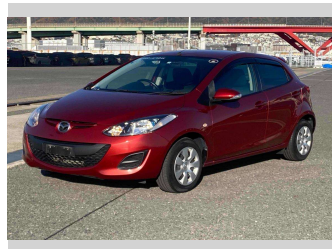

2014 Mazda Demio 13-SKYACTIV

Purchase Price **POA**

Includes GST
Excludes on-road costs of \$595

Finance may be available on this vehicle. Ask one of our friendly staff for more information.

Gain peace of mind with Mechanical Breakdown Insurance. **Ask us how.**

- Top features**
- » ABS Brakes
 - » Air Conditioning
 - » Electric Windows
 - » Power Steering
 - » Spoiler
 - » Winker Mirror

Body Style
5 door, Hatchback

Odometer
50,116 km

Engine
1300 cc

Fuel Type
Petrol

Transmission
Automatic, 2WD

Wheels
-

VIN
-

Interior
Gray

Safety
-

Reg No.

-

Ext Colour