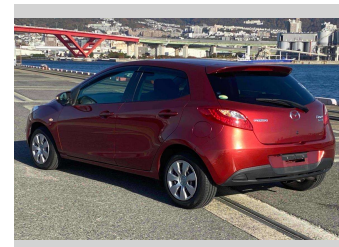

2014 Mazda Demio 13-SKYACTIV

Purchase Price **POA**

Includes GST
Excludes on-road costs of \$595

Finance may be available on this vehicle. Ask one of our friendly staff for more information.

Gain peace of mind with Mechanical Breakdown Insurance. **Ask us how.**

- Top features**
- » ABS Brakes
 - » Air Conditioning
 - » Electric Windows
 - » Power Steering
 - » Spoiler
 - » Winker Mirror

Body Style
5 door, Hatchback

Odometer
50,116 km

Engine
1300 cc

Fuel Type
Petrol