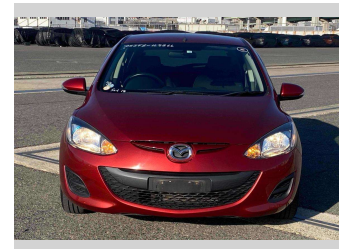

2014 Mazda Demio 13-SKYACTIV

Purchase Price **POA**

Includes GST
Excludes on-road costs of \$595

Finance may be available on this vehicle. Ask one of our friendly staff for more information.

Gain peace of mind with Mechanical Breakdown Insurance. **Ask us how.**

- Top features**
- » ABS Brakes
 - » Air Conditioning
 - » Electric Windows
 - » Power Steering
 - » Spoiler
 - » Winker Mirror

Body Style
5 door, Hatchback

Odometer
50,116 km

Engine
1300 cc

Fuel Type
Petrol

Transmission
Automatic, 2WD

Wheels
-

VIN
-

Interior
Gray

Safety
-

Reg No.

-

Ext Colour