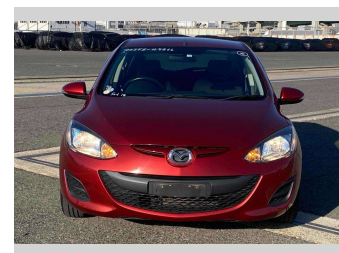

# 2014 Mazda Demio 13-SKYACTIV

**Purchase Price** **POA**

Includes GST  
Excludes on-road costs of \$595

Finance may be available on this vehicle. Ask one of our friendly staff for more information.

Gain peace of mind with Mechanical Breakdown Insurance. **Ask us how.**

- Top features**
- » ABS Brakes
  - » Air Conditioning
  - » Electric Windows
  - » Power Steering
  - » Spoiler
  - » Winker Mirror

Body Style  
**5 door, Hatchback**

Odometer  
**50,116 km**

Engine  
**1300 cc**

Fuel Type  
**Petrol**

Transmission  
**Automatic, 2WD**

Wheels  
-

VIN  
-

Interior  
**Gray**

Safety  
-

Reg No.

-