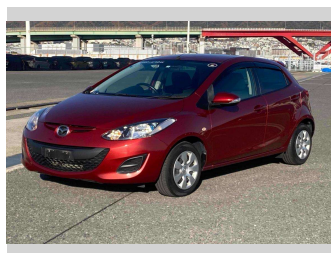

# 2014 Mazda Demio 13-SKYACTIV

**Purchase Price** **POA**

Includes GST  
Excludes on-road costs of \$595

Finance may be available on this vehicle. Ask one of our friendly staff for more information.

Gain peace of mind with Mechanical Breakdown Insurance. **Ask us how.**

- Top features**
- » ABS Brakes
  - » Air Conditioning
  - » Electric Windows
  - » Power Steering
  - » Spoiler
  - » Winker Mirror

Body Style  
**5 door, Hatchback**

Odometer  
**50,116 km**

Engine  
**1300 cc**

Fuel Type  
**Petrol**

Transmission  
**Automatic, 2WD**

Wheels  
-

VIN  
-

Interior  
**Gray**

Safety  
-

Reg No.

-

Ext Colour

**Red**

History

-

Seats

**5 seats**

CO2 Emissions

-