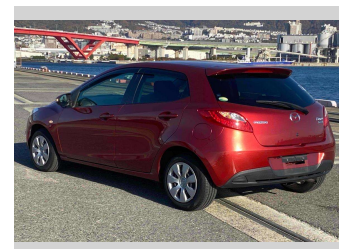

# 2014 Mazda Demio 13-SKYACTIV

**Purchase Price** **POA**

Includes GST  
Excludes on-road costs of \$595

Finance may be available on this vehicle. Ask one of our friendly staff for more information.

Gain peace of mind with Mechanical Breakdown Insurance. **Ask us how.**

- Top features**
- » ABS Brakes
  - » Air Conditioning
  - » Electric Windows
  - » Power Steering
  - » Spoiler
  - » Winker Mirror

Body Style  
**5 door, Hatchback**

Odometer  
**50,116 km**

Engine  
**1300 cc**