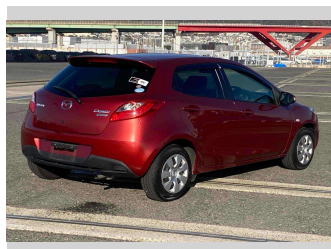

# 2014 Mazda Demio 13-SKYACTIV

**Purchase Price** **POA**

Includes GST  
Excludes on-road costs of \$595

Finance may be available on this vehicle. Ask one of our friendly staff for more information.

Gain peace of mind with Mechanical Breakdown Insurance. **Ask us how.**

- Top features**
- » ABS Brakes
  - » Air Conditioning
  - » Electric Windows
  - » Power Steering
  - » Spoiler
  - » Winker Mirror

Body Style  
**5 door, Hatchback**

Odometer  
**50,116 km**

Engine  
**1300 cc**

Fuel Type  
**Petrol**

Transmission  
**Automatic, 2WD**

Wheels  
-

VIN  
-

Interior  
**Gray**

Safety  
-

Reg No.

-