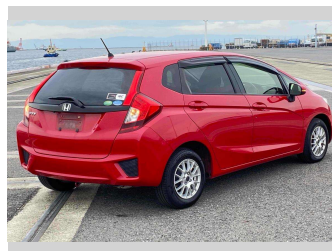

2017 Honda Fit 1.3 GF PACKAGE

Purchase Price **POA**

Includes GST
Excludes on-road costs of \$595

Finance may be available on this vehicle. Ask one of our friendly staff for more information.

Gain peace of mind with Mechanical Breakdown Insurance. **Ask us how.**

- Top features**
- » ABS Brakes
 - » Air Conditioning
 - » Electric Windows
 - » Power Steering
 - » Spoiler
 - » Winker Mirror

Body Style
5 door, Hatchback

Odometer
40,578 km

Engine
1300 cc

Fuel Type
Petrol

Transmission
Automatic, 2WD

Wheels
-

VIN
-

Interior
Gray

Safety
-

Reg No.
-

Ext Colour
Red

History
-