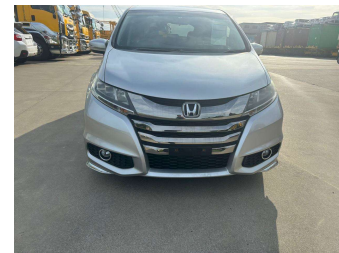

2016 Honda Odyssey Absolute

Purchase Price

\$17,990

Includes GST
Excludes on-road costs of \$595

Finance may be available on this vehicle. Ask one of our friendly staff for more information.

Gain peace of mind with Mechanical Breakdown Insurance. **Ask us how.**

Body Style
5 door, Van

Odometer
89,085 km

Engine
2400 cc

Fuel Type
Petrol

Transmission
Automatic, 2WD

Wheels
-

VIN
7AT08G61X24117142

Interior
Gray