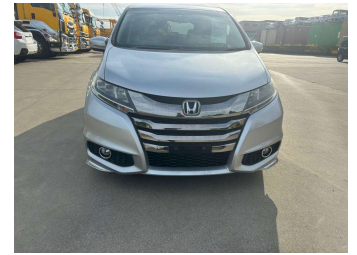

# 2016 Honda Odyssey Absolute

**Purchase Price**

**\$17,990**

Includes GST  
Excludes on-road costs of \$595

Finance may be available on this vehicle. Ask one of our friendly staff for more information.

Gain peace of mind with Mechanical Breakdown Insurance. **Ask us how.**

Body Style  
**5 door, Van**

Odometer  
**89,085 km**

Engine  
**2400 cc**

Fuel Type  
**Petrol**

Transmission  
**Automatic, 2WD**

Wheels  
-

VIN  
**7AT08G61X24117142**

Interior  
**Gray**