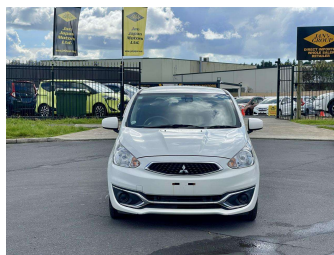

2018 Mitsubishi Mirage M

Purchase Price **\$8,990**

Includes GST
Excludes on-road costs of \$595

Finance may be available on this vehicle. Ask one of our friendly staff for more information.

Gain peace of mind with Mechanical Breakdown Insurance. **Ask us how.**

Body Style
5 door, Hatchback

Odometer
97,769 km

Engine
1200 cc

Fuel Type
Petrol

Transmission
Automatic, 2WD

Wheels
-

VIN
7AT0CJ0AX23044736

Interior
Gray