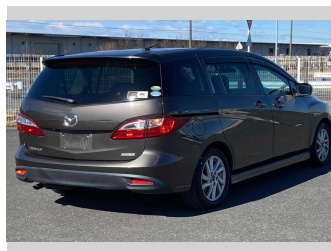

2014 Mazda Premacy 20S Sky Active

Purchase Price **\$8,900**

Includes GST
Excludes on-road costs of \$595

Finance may be available on this vehicle. Ask one of our friendly staff for more information.

Gain peace of mind with Mechanical Breakdown Insurance. **Ask us how.**

- Top features**
- » ABS Brakes
 - » Air Conditioning
 - » Electric Windows
 - » Fog Lights
 - » Power Steering
 - » Spoiler

Body Style
5 door, Van

Odometer
83,252 km

Engine
2000 cc

Fuel Type
Petrol

Transmission
Automatic, 2WD

Wheels
-

VIN
-

Interior
Gray

Safety
-

Reg No.
-

Ext Colour
Gray

History
-

Seats
7 seats