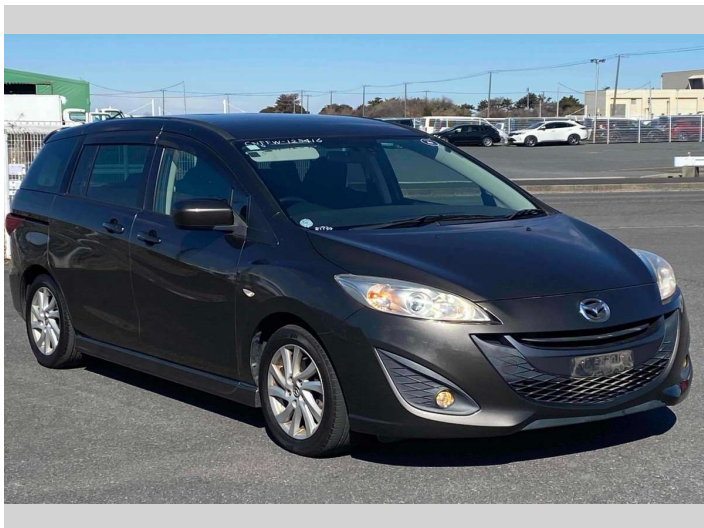

2014 Mazda Premacy 20S Sky Active

Purchase Price **\$8,900**

Includes GST
Excludes on-road costs of \$595

Finance may be available on this vehicle. Ask one of our friendly staff for more information.

Gain peace of mind with Mechanical Breakdown Insurance. **Ask us how.**

- Top features**
- » ABS Brakes
 - » Air Conditioning
 - » Electric Windows
 - » Fog Lights
 - » Power Steering
 - » Spoiler

Body Style
5 door, Van

Odometer
83,252 km

Engine
2000 cc

Fuel Type
Petrol

Transmission
Automatic, 2WD

Wheels
-

VIN
-

Interior
Gray

Safety
-

Reg No.
-

Ext Colour
Gray

History
-

Seats
7 seats