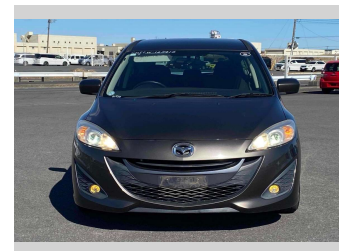

2014 Mazda Premacy 20S Sky Active

Purchase Price **\$8,900**

Includes GST
Excludes on-road costs of \$595

Finance may be available on this vehicle. Ask one of our friendly staff for more information.

Gain peace of mind with Mechanical Breakdown Insurance. **Ask us how.**

- Top features**
- » ABS Brakes
 - » Air Conditioning
 - » Electric Windows
 - » Fog Lights
 - » Power Steering
 - » Spoiler

Body Style
5 door, Van

Odometer
83,252 km

Engine
2000 cc

Fuel Type
Petrol

Transmission
Automatic, 2WD

Wheels
-

VIN
-

Interior
Gray

Safety
-

Reg No.
-

Ext Colour
Gray

History
-

Seats
7 seats