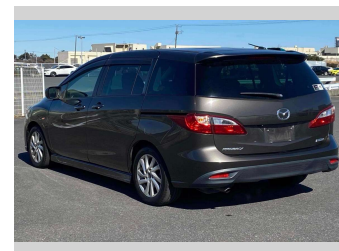

2014 Mazda Premacy 20S Sky Active

Purchase Price **\$8,900**

Includes GST
Excludes on-road costs of \$595

Finance may be available on this vehicle. Ask one of our friendly staff for more information.

Gain peace of mind with Mechanical Breakdown Insurance. **Ask us how.**

- Top features**
- » ABS Brakes
 - » Air Conditioning
 - » Electric Windows
 - » Fog Lights
 - » Power Steering
 - » Spoiler

Body Style
5 door, Van

Odometer
83,252 km

Engine
2000 cc

Fuel Type
Petrol

Transmission
Automatic, 2WD

Wheels
-

VIN
-

Interior
Gray

Safety
-

Reg No.
-

Ext Colour
Gray

History
-

Seats
7 seats