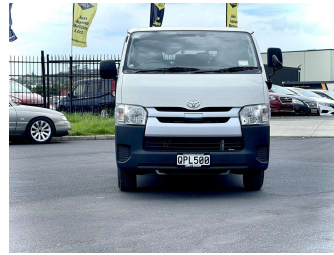

2018 Toyota Hiace

Purchase Price

\$26,000

Includes GST
Excludes on-road costs of \$595

Finance may be available on this vehicle. Ask one of our friendly staff for more information.

Gain peace of mind with Mechanical Breakdown Insurance. **Ask us how.**

Top features

- » ABS Brakes
- » Air Conditioning
- » Electric Windows
- » Power Steering

Body Style

5 door, Van

Odometer

127,010 km

Engine

2000 cc

Fuel Type

Petrol

Transmission

Automatic, 2WD

Wheels

-

VIN

7AT0H60FX24290700