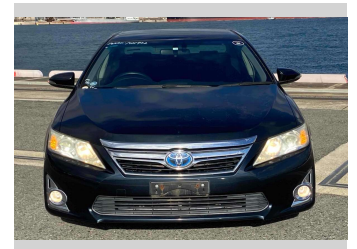

2012 Toyota Camry Hybrid - G Package

Purchase Price **POA**

Includes GST
Excludes on-road costs of \$595

Finance may be available on this vehicle. Ask one of our friendly staff for more information.

Gain peace of mind with Mechanical Breakdown Insurance. **Ask us how.**

- Top features**
- » ABS Brakes
 - » Air Conditioning
 - » Electric Windows
 - » Fog Lights
 - » Power Steering
 - » Winker Mirror

Body Style
4 door, Sedan

Odometer
63,207 km

Engine
2500 cc, Hybrid

Fuel Type
Hybrid

Transmission
Automatic, 2WD

Wheels
-

VIN
-

Interior
Gray

Safety
-

Reg No.
-

Ext Colour
Black

History
-