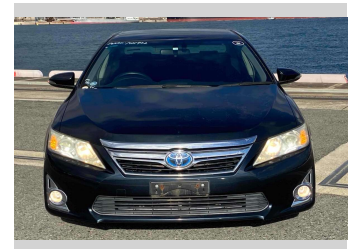

2012 Toyota Camry Hybrid - G Package

Purchase Price **\$13,900**
Includes GST
 Excludes on-road costs of \$595

Finance may be available on this vehicle. Ask one of our friendly staff for more information.

Body Style
4 door, Sedan

Odometer
63,207 km

Engine
2500 cc, Hybrid

Fuel Type
Hybrid

Transmission
Automatic, 2WD

Wheels
 -

VIN
 -

Interior
Gray