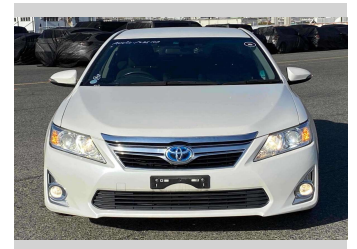

# 2013 Toyota Camry Hybrid - G Package

**Purchase Price** **POA**

Includes GST  
Excludes on-road costs of \$595

Finance may be available on this vehicle. Ask one of our friendly staff for more information.

Body Style  
**4 door, Sedan**

Odometer  
**86,461 km**

Engine  
**2500 cc, Hybrid**

Fuel Type  
**Hybrid**

Transmission  
**Automatic, 2WD**

Wheels  
-

VIN  
-

Interior  
**Gray**