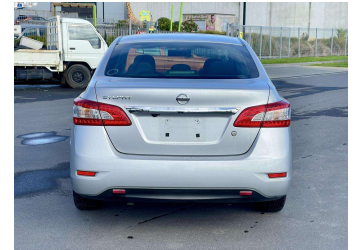

2014 Nissan Bluebird Sylphy G

Purchase Price

\$9,500

Includes GST
Excludes on-road costs of \$495

Finance may be available on this vehicle. Ask one of our friendly staff for more information.

Gain peace of mind with Mechanical Breakdown Insurance. **Ask us how.**

Body Style

4 door, Sedan

Odometer

96,452 km

Engine

1800 cc

Fuel Type

Petrol