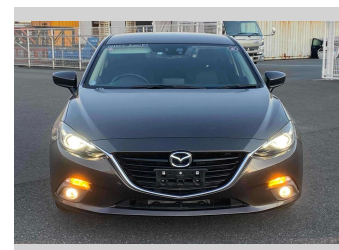

2015 Mazda Axela Sport 15S

Purchase Price **POA**

Includes GST
Excludes on-road costs of \$595

Finance may be available on this vehicle. Ask one of our friendly staff for more information.

Gain peace of mind with Mechanical Breakdown Insurance. **Ask us how.**

- Top features**
- » ABS Brakes
 - » Air Conditioning
 - » Electric Windows
 - » Fog Lights
 - » Power Steering
 - » Spoiler
 - » Winker Mirror

Body Style
5 door, Hatchback

Odometer
66,046 km

Engine
1500 cc

Fuel Type
Petrol

Transmission
Automatic, 2WD

Wheels
-

VIN
-

Interior
Gray

Safety
-

Reg No.
-

Ext Colour
Gray