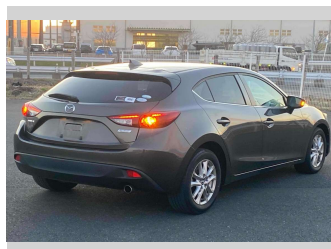

2015 Mazda Axela Sport 15S

Purchase Price **POA**

Includes GST
Excludes on-road costs of \$595

Finance may be available on this vehicle. Ask one of our friendly staff for more information.

Gain peace of mind with Mechanical Breakdown Insurance. **Ask us how.**

- Top features**
- » ABS Brakes
 - » Air Conditioning
 - » Electric Windows
 - » Fog Lights
 - » Power Steering
 - » Spoiler
 - » Winker Mirror

Body Style
5 door, Hatchback

Odometer
66,046 km

Engine
1500 cc

Fuel Type
Petrol

Transmission
Automatic, 2WD

Wheels
-

VIN
-

Interior
Gray

Safety
-

Reg No.
-

Ext Colour
Gray