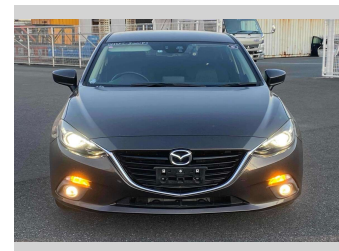

2015 Mazda Axela Sport 15S

Purchase Price **\$14,900**

Includes GST
Excludes on-road costs of \$595

Finance may be available on this vehicle. Ask one of our friendly staff for more information.

Gain peace of mind with Mechanical Breakdown Insurance. **Ask us how.**

- Top features**
- » ABS Brakes
 - » Air Conditioning
 - » Electric Windows
 - » Fog Lights
 - » Power Steering
 - » Spoiler
 - » Winker Mirror

Body Style
5 door, Hatchback

Odometer
66,046 km

Engine
1500 cc

Fuel Type
Petrol

Transmission
Automatic, 2WD

Wheels
-

VIN
-

Interior
Gray

Safety

Based on 2024 UCSR rating for 13-19 models

Reg No.

-

Ext Colour
Gray

History

-

Seats
5 seats

CO2 Emissions

-

Energy Economy