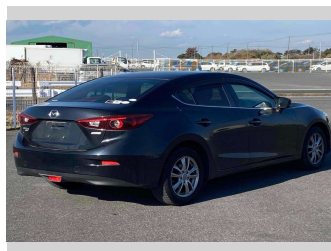

2016 Mazda Axela 15S

Purchase Price **POA**

Includes GST
Excludes on-road costs of \$595

Finance may be available on this vehicle. Ask one of our friendly staff for more information.

Gain peace of mind with Mechanical Breakdown Insurance. **Ask us how.**

- Top features**
- » ABS Brakes
 - » Air Conditioning
 - » Electric Windows
 - » Fog Lights
 - » Power Steering
 - » Winker Mirror

Body Style
4 door, Sedan

Odometer
80,551 km

Engine
1500 cc

Fuel Type
Petrol

Transmission
Automatic, 4WD

Wheels
-

VIN
-

Interior
Gray

Safety
-

Reg No.
-

Ext Colour
Black

History
-