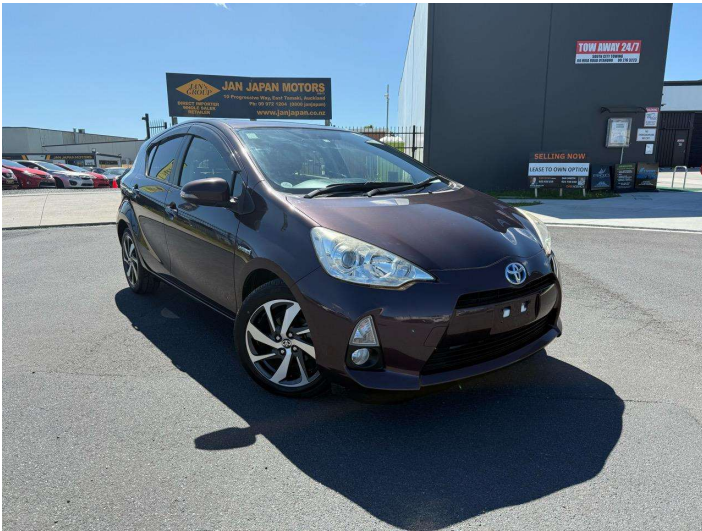

2014 Toyota Aqua G

Purchase Price **\$10,200**

Includes GST
Excludes on-road costs of \$595

Finance may be available on this vehicle. Ask one of our friendly staff for more information.

Gain peace of mind with Mechanical Breakdown Insurance. **Ask us how.**

- Top features**
- » ABS Brakes
 - » Air Conditioning
 - » Electric Windows
 - » Fog Lights
 - » Power Steering
 - » Spoiler
 - » Winker Mirror

Body Style
5 door, Hatchback

Odometer
98,359 km

Engine
1500 cc, Hybrid

Fuel Type
Hybrid

Transmission
Automatic, 2WD

Wheels
-

VIN
7AT0H65YX24323883

Interior
Gray

Safety

Based on 2024 UCSR rating for 12-20 models

Reg No.

-

Ext Colour
Dark Brown

History

-

Seats
5 seats

CO2 Emissions
★★★★☆
92 grams/km

Energy Economy
★★★★☆

Annual fuel cost of \$1,530
3.9L per 100km