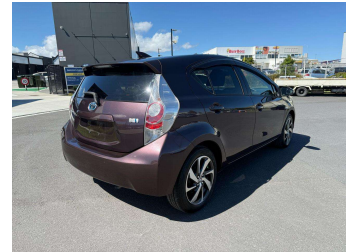

2014 Toyota Aqua G

Purchase Price **\$10,200**

Includes GST
Excludes on-road costs of \$595

Finance may be available on this vehicle. Ask one of our friendly staff for more information.

Gain peace of mind with Mechanical Breakdown Insurance. **Ask us how.**

- Top features**
- » ABS Brakes
 - » Air Conditioning
 - » Electric Windows
 - » Fog Lights
 - » Power Steering
 - » Spoiler
 - » Winker Mirror

Body Style
5 door, Hatchback

Odometer
98,359 km

Engine
1500 cc, Hybrid

-

Ext Colour
Dark Brown

History

-

Seats
5 seats

CO2 Emissions
★★★★☆
92 grams/km

Energy Economy
★★★★☆

Annual fuel cost of \$1,530
3.9L per 100km