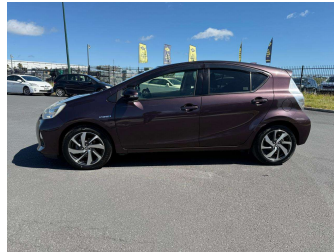

2014 Toyota Aqua G

Purchase Price **\$10,200**

Includes GST
Excludes on-road costs of \$595

Finance may be available on this vehicle. Ask one of our friendly staff for more information.

Gain peace of mind with Mechanical Breakdown Insurance. **Ask us how.**

- Top features**
- » ABS Brakes
 - » Air Conditioning
 - » Electric Windows
 - » Fog Lights
 - » Power Steering
 - » Spoiler
 - » Winker Mirror

Body Style
5 door, Hatchback

Odometer
98,359 km

Engine
1500 cc, Hybrid

-

Ext Colour
Dark Brown

History

-

Seats
5 seats

CO2 Emissions
★★★★☆
92 grams/km

Energy Economy
★★★★☆

Annual fuel cost of \$1,530
3.9L per 100km