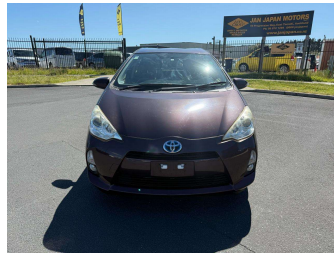

2014 Toyota Aqua G

Purchase Price **\$10,200**

Includes GST
Excludes on-road costs of \$595

Finance may be available on this vehicle. Ask one of our friendly staff for more information.

Gain peace of mind with Mechanical Breakdown Insurance. **Ask us how.**

- Top features**
- » ABS Brakes
 - » Air Conditioning
 - » Electric Windows
 - » Fog Lights
 - » Power Steering
 - » Spoiler
 - » Winker Mirror

Body Style
5 door, Hatchback

Odometer
98,359 km

Engine
1500 cc, Hybrid

-

Ext Colour
Dark Brown

History

-

Seats
5 seats

CO2 Emissions
★★★★☆
92 grams/km

Energy Economy
★★★★☆

Annual fuel cost of \$1,530
3.9L per 100km