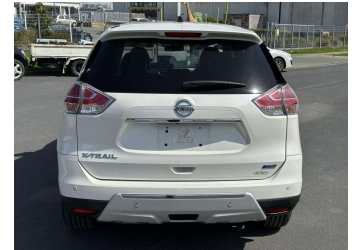

2014 Nissan X-Trail 20X

Purchase Price **\$16,500**

Includes GST
Excludes on-road costs of \$595

Finance may be available on this vehicle. Ask one of our friendly staff for more information.

Gain peace of mind with Mechanical Breakdown Insurance. **Ask us how.**

Body Style
5 door, SUV / 4x4

Odometer
97,475 km

Engine
2000 cc

Fuel Type
Petrol

Transmission
Automatic, 2WD

Wheels
-

VIN
7AT0DH6LX24026638

Interior
Gray