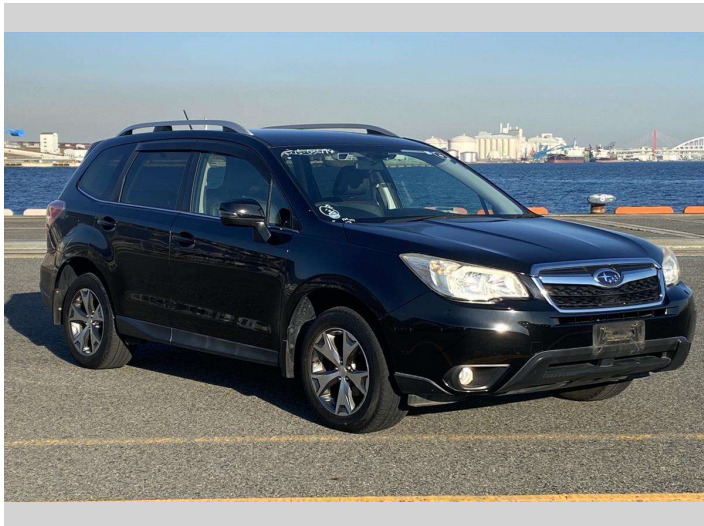

2014 Subaru Forester X-Break

Purchase Price **POA**

Includes GST
Excludes on-road costs of \$595

Finance may be available on this vehicle. Ask one of our friendly staff for more information.

Gain peace of mind with Mechanical Breakdown Insurance. **Ask us how.**

- Top features**
- » ABS Brakes
 - » Air Conditioning
 - » Electric Windows
 - » Fog Lights
 - » Power Steering
 - » Spoiler
 - » Winker Mirror

Body Style
5 door, SUV / 4x4

Odometer
94,616 km

Engine
2000 cc

Fuel Type
Petrol

Transmission
Automatic, 4WD

Wheels
-

VIN
-

Interior
Gray

Safety
-

Reg No.
-

Ext Colour
Black