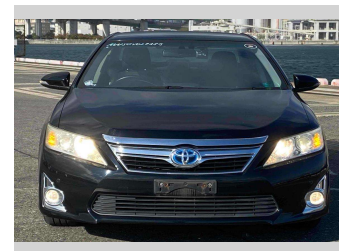

2013 Toyota Camry HYBRID LEATHER PKG

Purchase Price **POA**

Includes GST
Excludes on-road costs of \$595

Finance may be available on this vehicle. Ask one of our friendly staff for more information.

Gain peace of mind with Mechanical Breakdown Insurance. **Ask us how.**

- Top features**
- » ABS Brakes
 - » Air Conditioning
 - » Electric Windows
 - » Power Steering

Body Style
4 door, Sedan

Odometer
93,621 km

Engine
2500 cc, Hybrid

Fuel Type
Hybrid

Transmission
Automatic, 2WD

Wheels
-

VIN
-

Interior
Gray

Safety
-

Reg No.
-

Ext Colour
Black

History
-

Seats
5 seats