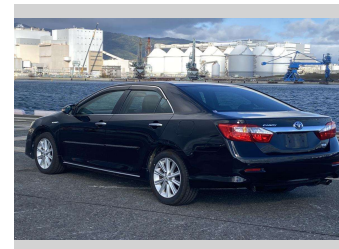

2013 Toyota Camry HYBRID LEATHER PKG

Purchase Price **POA**

Includes GST
Excludes on-road costs of \$595

Finance may be available on this vehicle. Ask one of our friendly staff for more information.

Gain peace of mind with Mechanical Breakdown Insurance. **Ask us how.**

- Top features**
- » ABS Brakes
 - » Air Conditioning
 - » Electric Windows
 - » Power Steering

Body Style
4 door, Sedan

Odometer
93,621 km

Engine
2500 cc, Hybrid

Fuel Type
Hybrid

Transmission
Automatic, 2WD

Wheels
-

VIN
-

Interior
Gray

Safety
-

Reg No.
-

Ext Colour
Black

History
-

Seats
5 seats