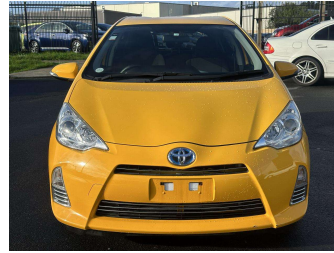

2014 Toyota Aqua S

Purchase Price

\$9,400

Includes GST
Excludes on-road costs of \$595

Finance may be available on this vehicle. Ask one of our friendly staff for more information.

Gain peace of mind with Mechanical Breakdown Insurance. **Ask us how.**

Body Style
5 door, Hatchback

Odometer
69,639 km

Engine
1500 cc, Hybrid

Fuel Type
Hybrid

Transmission
Automatic, 2WD

Wheels
Custom Alloys

VIN
7AT0H65YX24356068

Interior
Gray