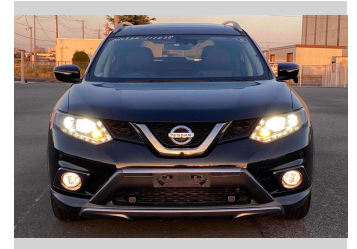

2015 Nissan X-Trail 20X Hybrid

Purchase Price **POA**

Includes GST
Excludes on-road costs of \$595

Finance may be available on this vehicle. Ask one of our friendly staff for more information.

Gain peace of mind with Mechanical Breakdown Insurance. **Ask us how.**

- Top features**
- » ABS Brakes
 - » Air Conditioning
 - » Electric Windows
 - » Fog Lights
 - » Power Steering
 - » Spoiler
 - » Winker Mirror

Body Style
5 door, SUV / 4x4

Odometer
93,730 km

Engine
2000 cc, Hybrid

-

Ext Colour
Black

History

-

Seats
5 seats

CO2 Emissions

-

Energy Economy