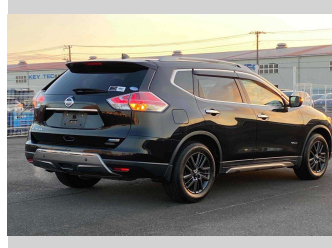

2015 Nissan X-Trail 20X Hybrid

Purchase Price **POA**

Includes GST
Excludes on-road costs of \$595

Finance may be available on this vehicle. Ask one of our friendly staff for more information.

Gain peace of mind with Mechanical Breakdown Insurance. **Ask us how.**

- Top features**
- » ABS Brakes
 - » Air Conditioning
 - » Electric Windows
 - » Fog Lights
 - » Power Steering
 - » Spoiler
 - » Winker Mirror

Body Style
5 door, SUV / 4x4

Odometer
93,730 km

Engine
2000 cc, Hybrid

-

Ext Colour
Black

History

-

Seats
5 seats

CO2 Emissions

-

Energy Economy