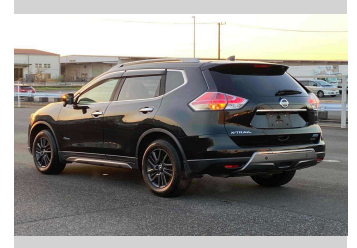

2015 Nissan X-Trail 20X Hybrid

Purchase Price **POA**

Includes GST
Excludes on-road costs of \$595

Finance may be available on this vehicle. Ask one of our friendly staff for more information.

Gain peace of mind with Mechanical Breakdown Insurance. **Ask us how.**

- Top features**
- » ABS Brakes
 - » Air Conditioning
 - » Electric Windows
 - » Fog Lights
 - » Power Steering
 - » Spoiler
 - » Winker Mirror

Body Style
5 door, SUV / 4x4

Odometer
93,730 km

Engine
2000 cc, Hybrid

-

Ext Colour
Black

History

-

Seats
5 seats

CO2 Emissions

-

Energy Economy