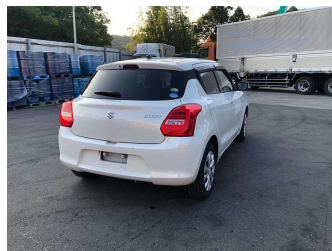

2019 Suzuki Swift

Purchase Price **POA**

Includes GST
Excludes on-road costs of \$595

Finance may be available on this vehicle. Ask one of our friendly staff for more information.

Gain peace of mind with Mechanical Breakdown Insurance. **Ask us how.**

- Top features**
- » ABS Brakes
 - » Air Conditioning
 - » Electric Windows
 - » Power Steering
 - » Spoiler

Body Style
5 door, Hatchback

Odometer
78,920 km

Engine
1200 cc

Fuel Type
Petrol

Transmission
Automatic, 2WD

Wheels
-

VIN
-

Interior
Gray

Safety
-

Reg No.
-

Ext Colour
Pearl White

History
-

Seats
5 seats