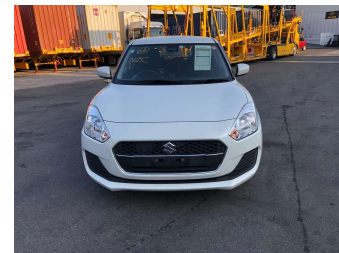

2019 Suzuki Swift

Purchase Price **POA**

Includes GST
Excludes on-road costs of \$595

Finance may be available on this vehicle. Ask one of our friendly staff for more information.

Gain peace of mind with Mechanical Breakdown Insurance. **Ask us how.**

- Top features**
- » ABS Brakes
 - » Air Conditioning
 - » Electric Windows
 - » Power Steering
 - » Spoiler

Body Style
5 door, Hatchback

Odometer
78,920 km

Engine
1200 cc

Fuel Type
Petrol

Transmission
Automatic, 2WD

Wheels
-

VIN
-

Interior
Gray

Safety
-

Reg No.
-

Ext Colour
Pearl White

History
-

Seats
5 seats