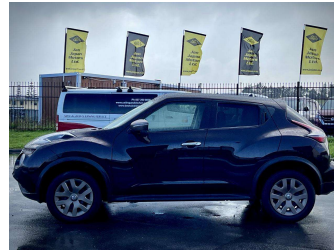

# 2014 Nissan Juke

**Purchase Price**

**\$9,000**

Includes GST  
Excludes on-road costs of \$595

Finance may be available on this vehicle. Ask one of our friendly staff for more information.

Gain peace of mind with Mechanical Breakdown Insurance. **Ask us how.**

Body Style  
**5 door, SUV / 4x4**

Odometer  
**125,960 km**

Engine  
**1500 cc**

Fuel Type  
**Petrol**

Transmission  
**Automatic, 2WD**

Wheels  
**Hubcap**

VIN  
**7AT0DH8HX22401234**

Interior  
**Gray**